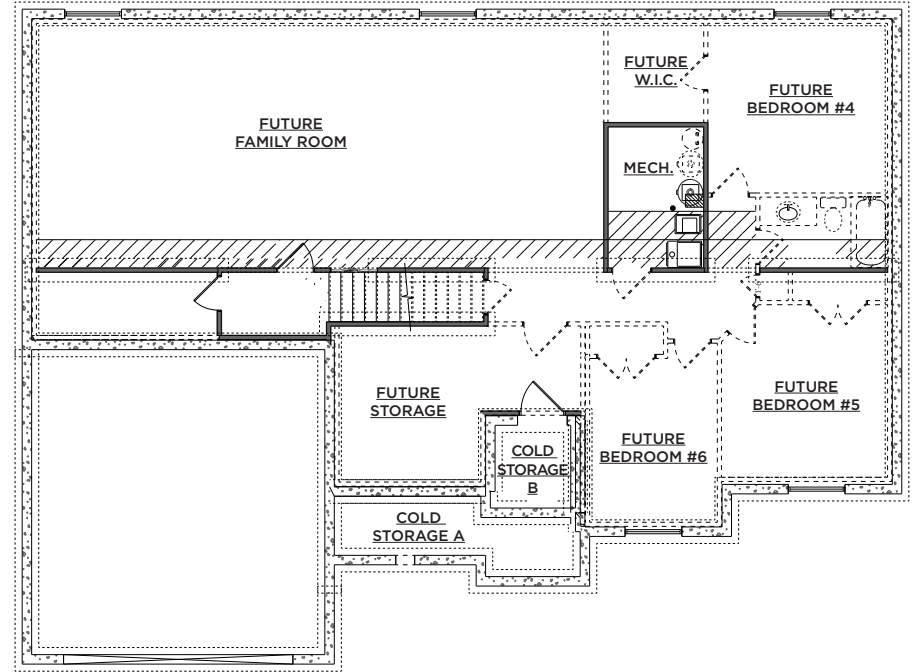

THE CAMBRIDGE

Options shown in rendering may not be included in base price.

THE CAMBRIDGE

3 BEDS | 2 BATHS | 2 CAR GARAGE

TOTAL SQUARE FEET*: 3,850 (including unfinished basement) | Dimensions: 62' x 46'

MAIN LEVEL | 1,925 SQ. FT.

UNFINISHED BASEMENT | 1,925 SQ. FT.

**Plans and square footage are approximate and subject to change.*