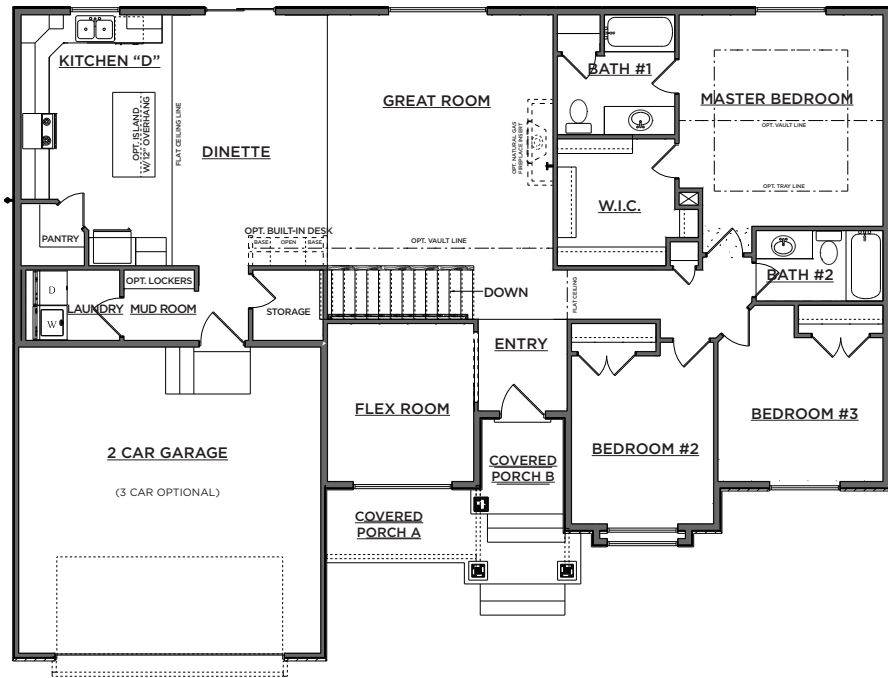

THE CAMBRIDGE

Options shown in rendering may not be included in base price.

THE CAMBRIDGE

3 BEDS | 2 BATHS | 2 CAR GARAGE

TOTAL SQUARE FEET*: 3,850 (including unfinished basement) | Dimensions: 62' x 46'

MAIN LEVEL | 1,925 SQ. FT.

UNFINISHED BASEMENT | 1,925 SQ. FT.

**Plans and square footage are approximate and subject to change.*