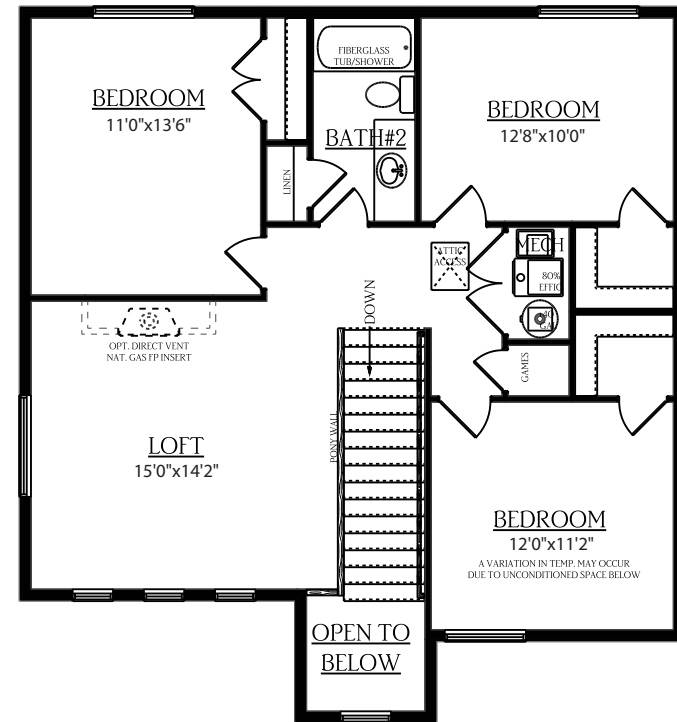

THE STEWART

THE STEWART

4-5 BEDS | 2.5 BATHS | 2 CAR GARAGE

TOTAL SQUARE FEET*: 3,585 (including 1,300 sq. ft. unfinished basement) | Dimensions: 43' x 46'

MAIN LEVEL | 1,300 SQ. FT.

UPPER LEVEL | 985 SQ. FT.

*Plans and square footage are approximate and subject to change.