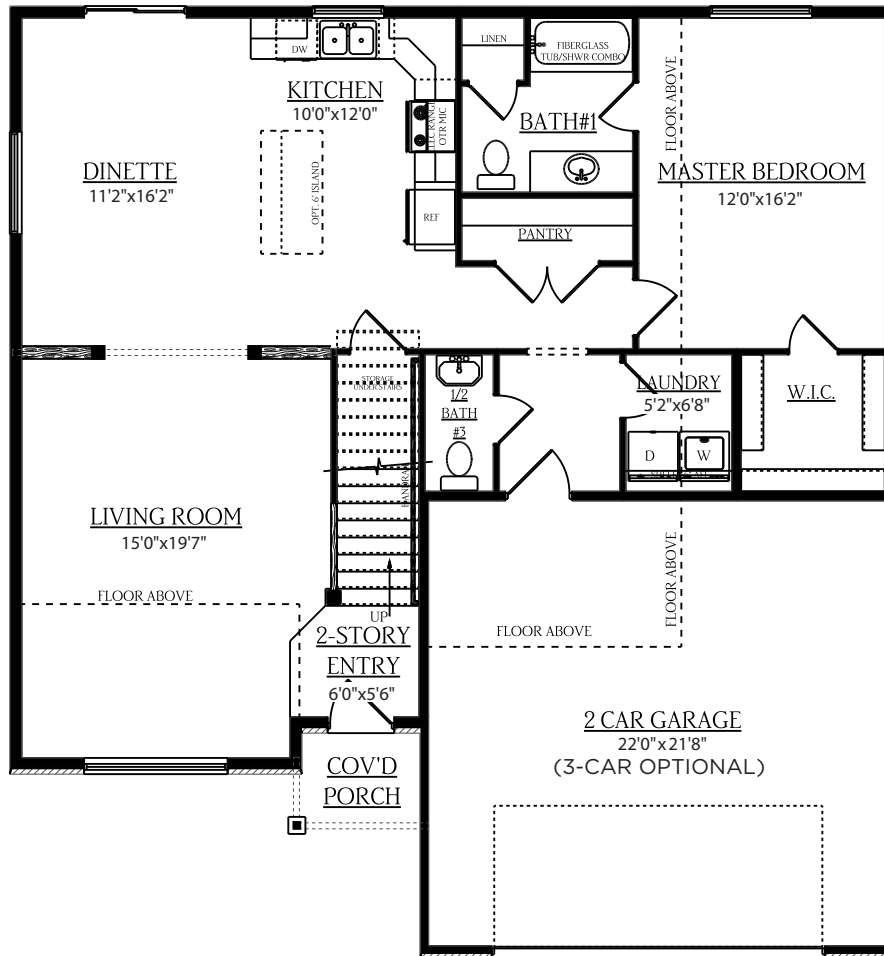

THE STEWART

THE STEWART

4-5 BEDS | 2.5 BATHS | 2 CAR GARAGE

TOTAL SQUARE FEET*: 3,585 (including 1,300 sq. ft. unfinished basement) | Dimensions: 43' x 46'

MAIN LEVEL | 1,300 SQ. FT.

UPPER LEVEL | 985 SQ. FT.

*Plans and square footage are approximate and subject to change.