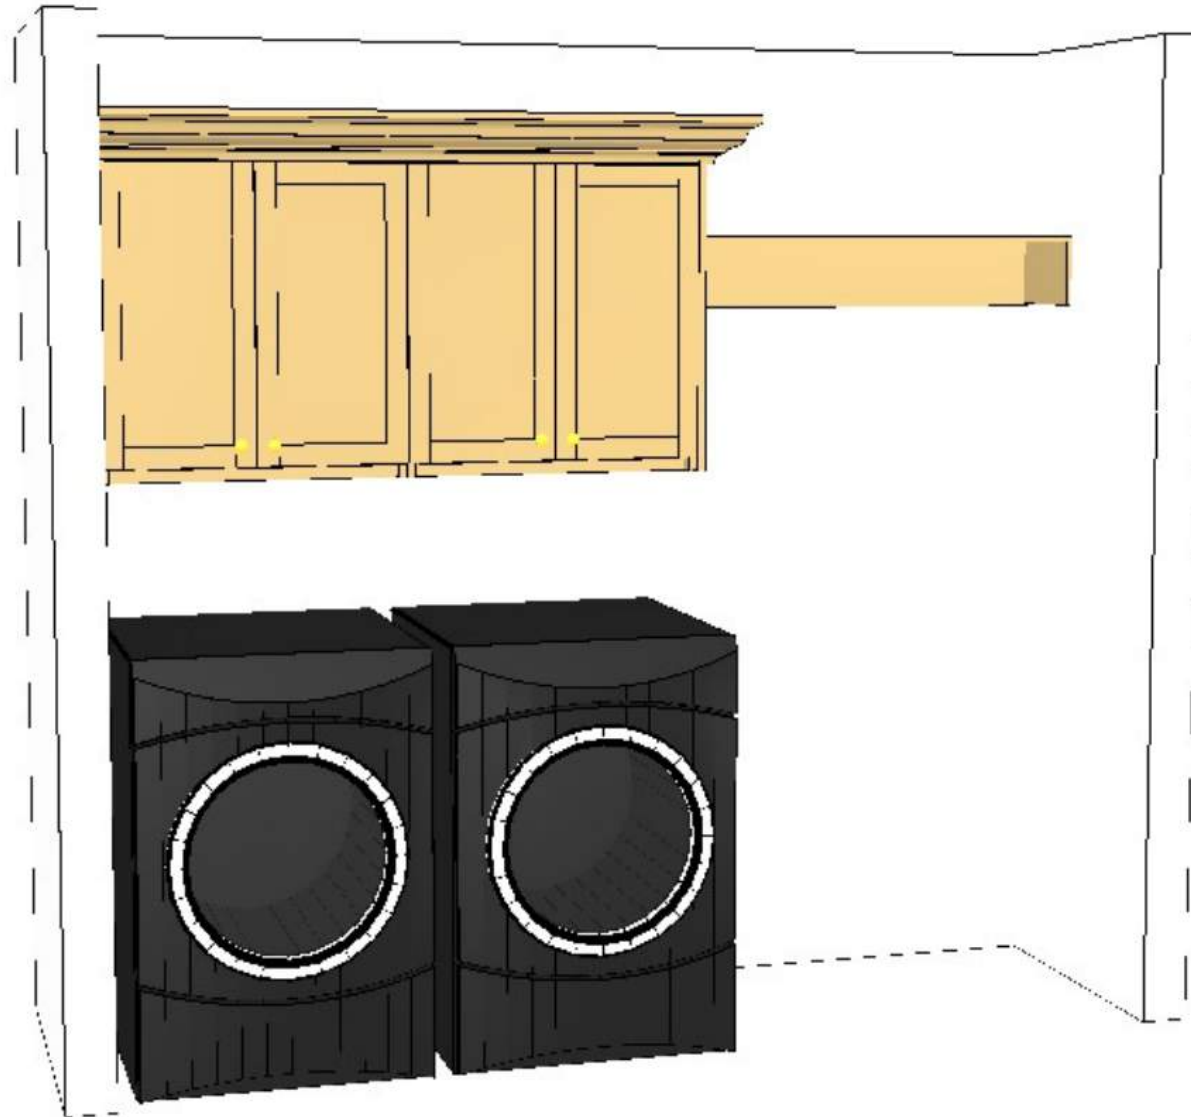

LAUNDRY CABINET
PLANS CATALOG

24" LAUNDRY SINK BASE

30" LAUNDRY SINK BASE

VH 36" LAUNDRY SINK BASE

VH 60 INCH LAUNDRY UPPERS WITH ROD AND SHELF

VH LAUNDRY 60 INCH UPPERS