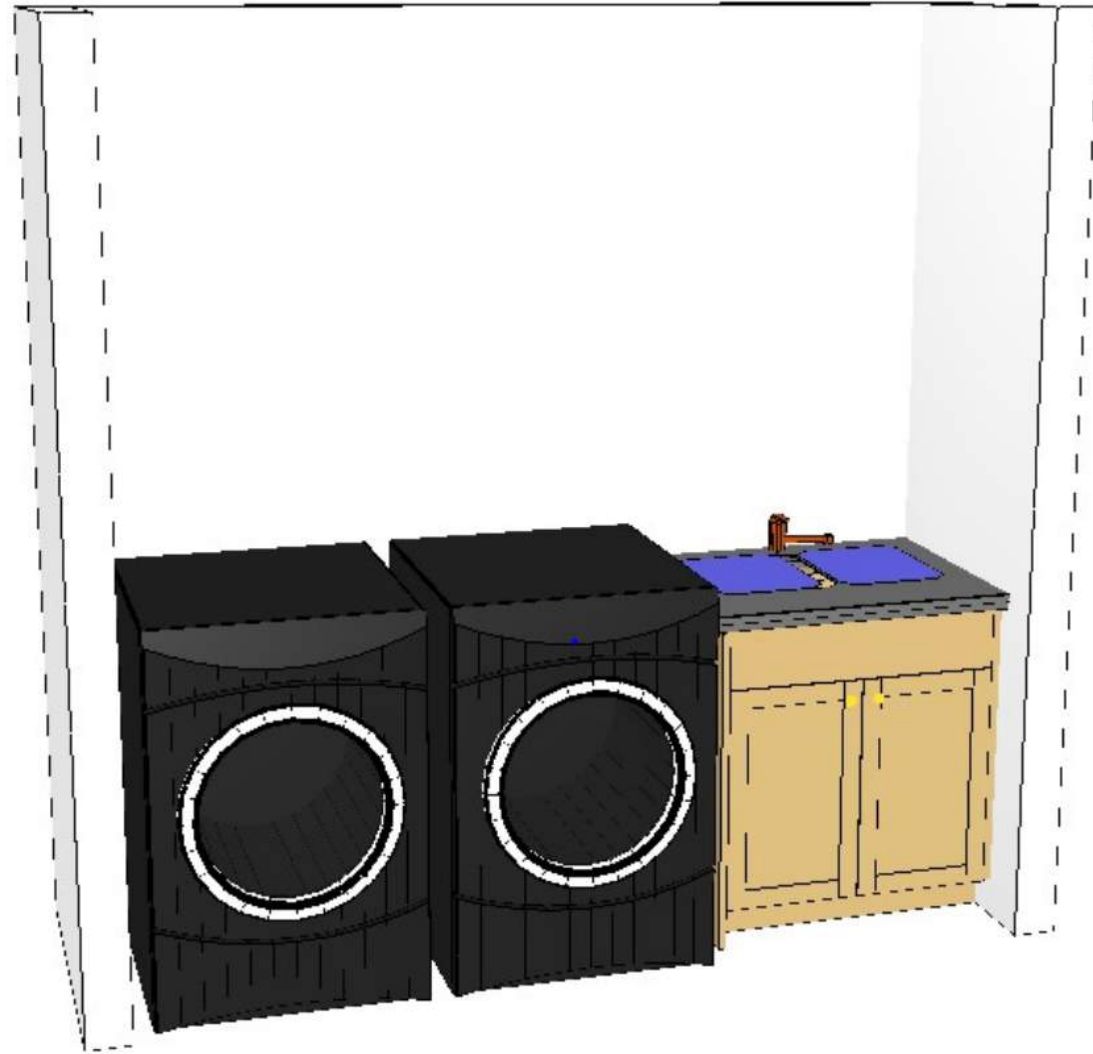

LAUNDRY CABINET
PLANS CATALOG

24" LAUNDRY SINK BASE

30" LAUNDRY SINK BASE

VH 36" LAUNDRY SINK BASE

VH 60 INCH LAUNDRY UPPERS WITH ROD AND SHELF

VH LAUNDRY 60 INCH UPPERS