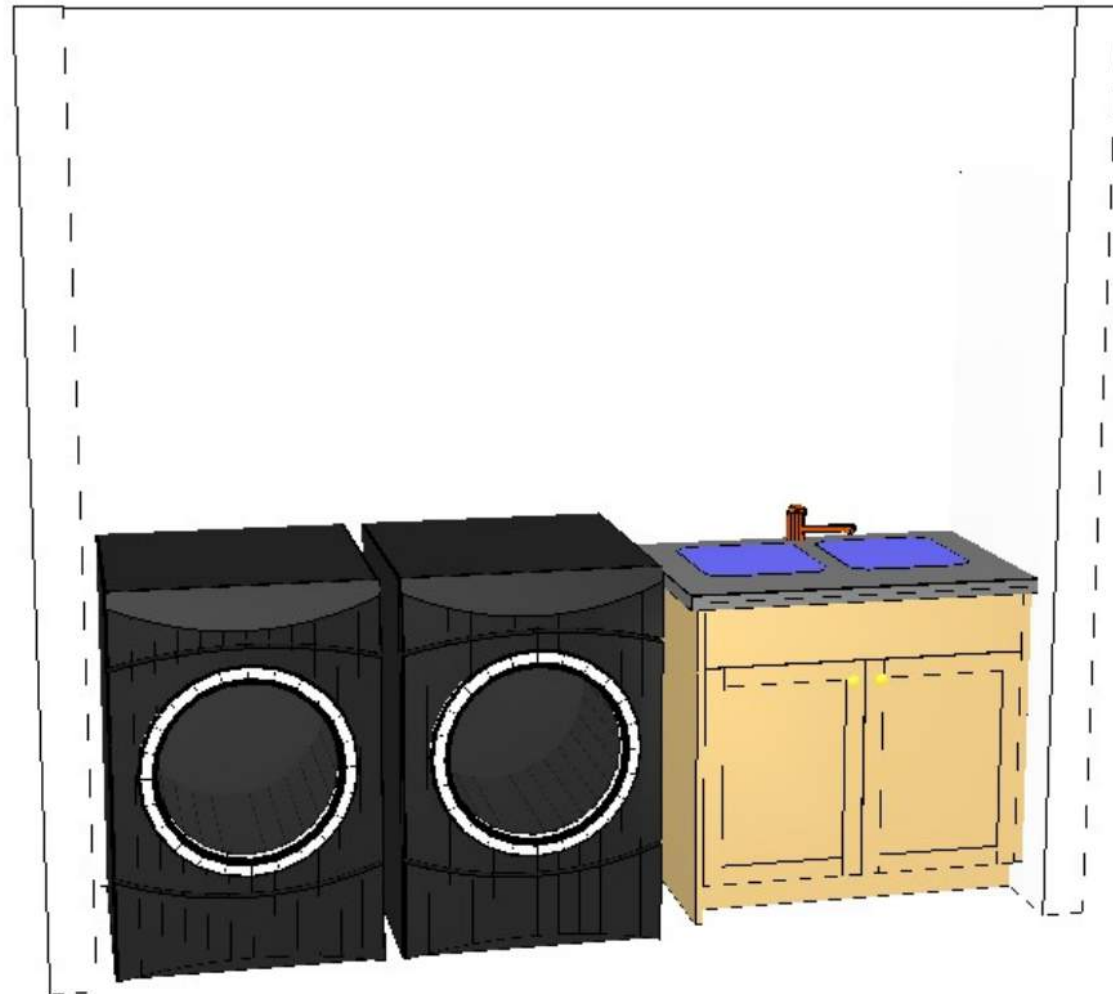

LAUNDRY CABINET
PLANS CATALOG

24" LAUNDRY SINK BASE

30" LAUNDRY SINK BASE

VH 36" LAUNDRY SINK BASE

VH 60 INCH LAUNDRY UPPERS WITH ROD AND SHELF

VH LAUNDRY 60 INCH UPPERS