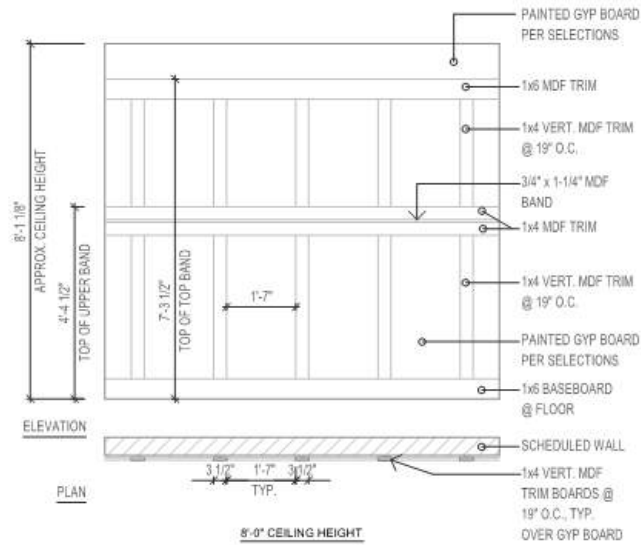

Theme Walls