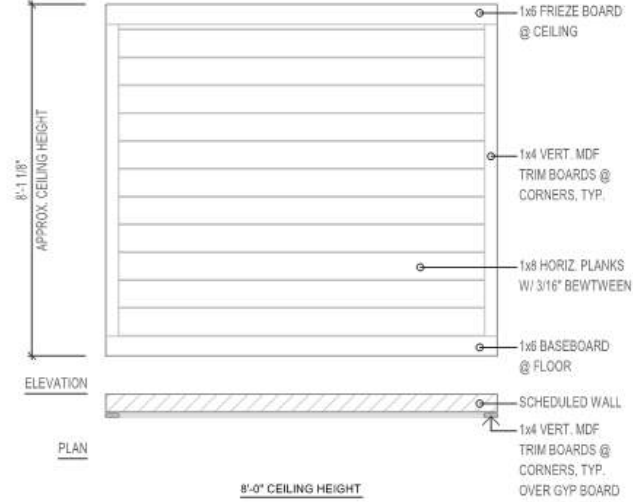

Dahlia Theme Wall Ex. 1