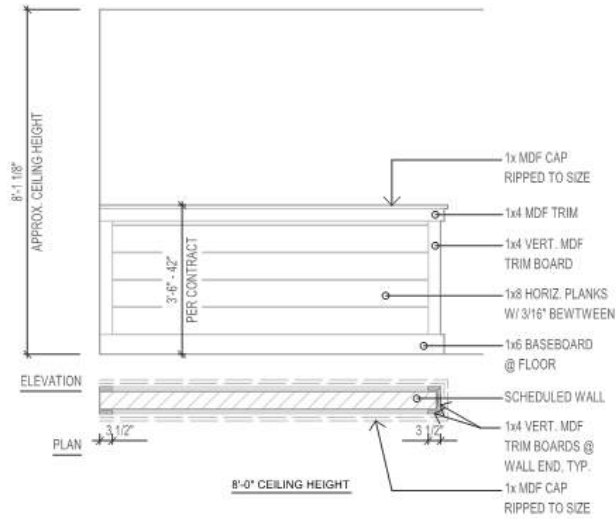

Dahlia Theme Wall Detail

Theme Walls