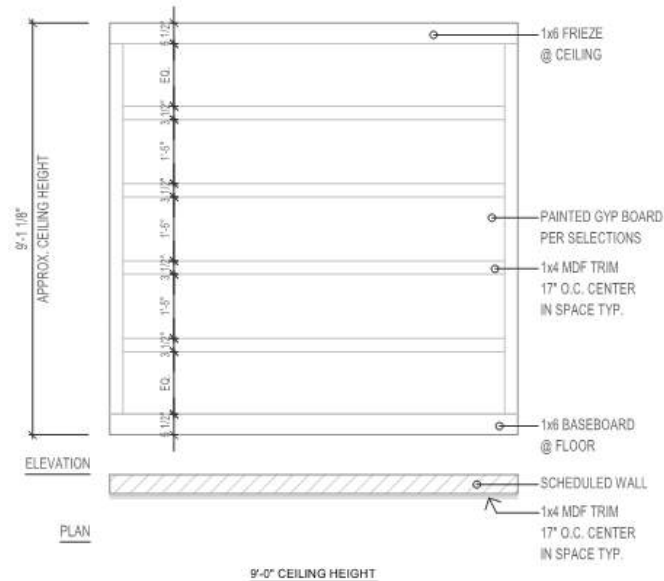

Willow Theme Wall Detail