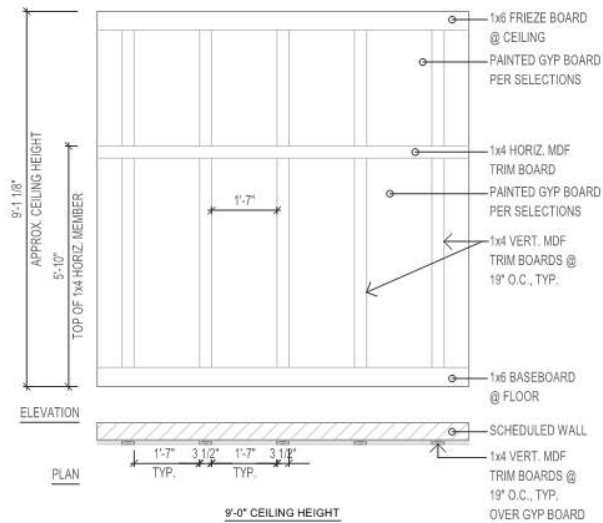

Dahlia Theme Wall Detail