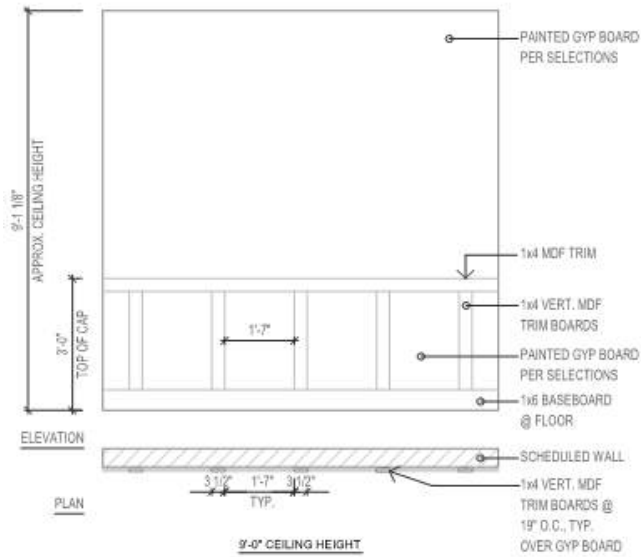

Theme Walls

Clover Theme Wall Detail