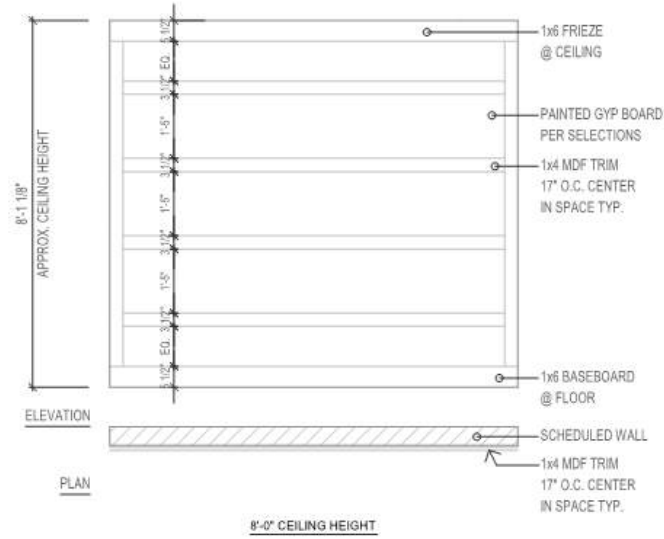

Thistle Theme Wall Detail

Thistle Theme Wall Detail