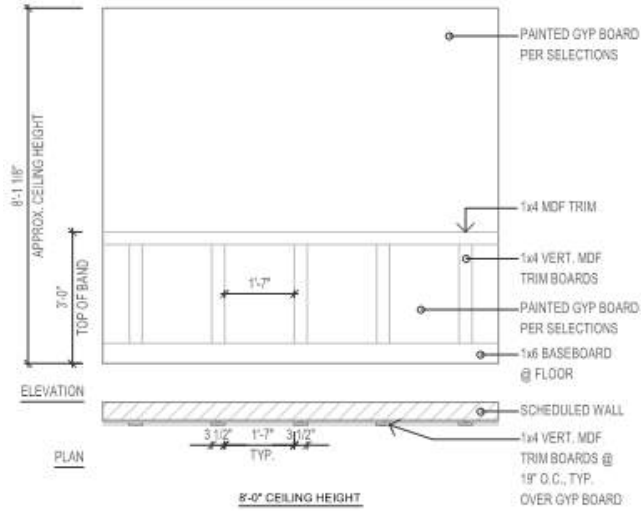

Theme Walls

Clover Theme Wall Detail

Daisy Theme Wall Detail