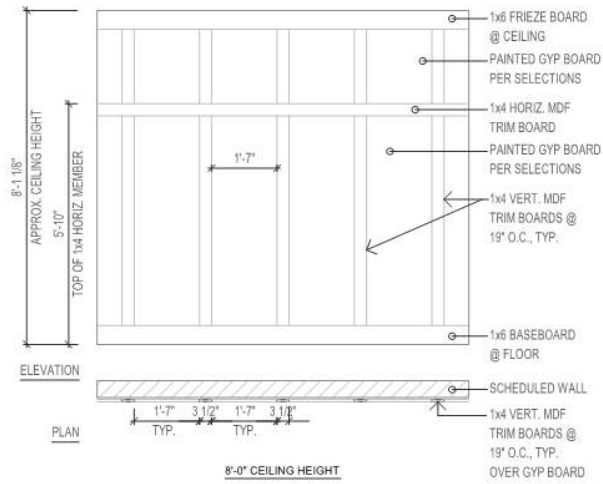

Clover Theme Wall Detail

Theme Walls