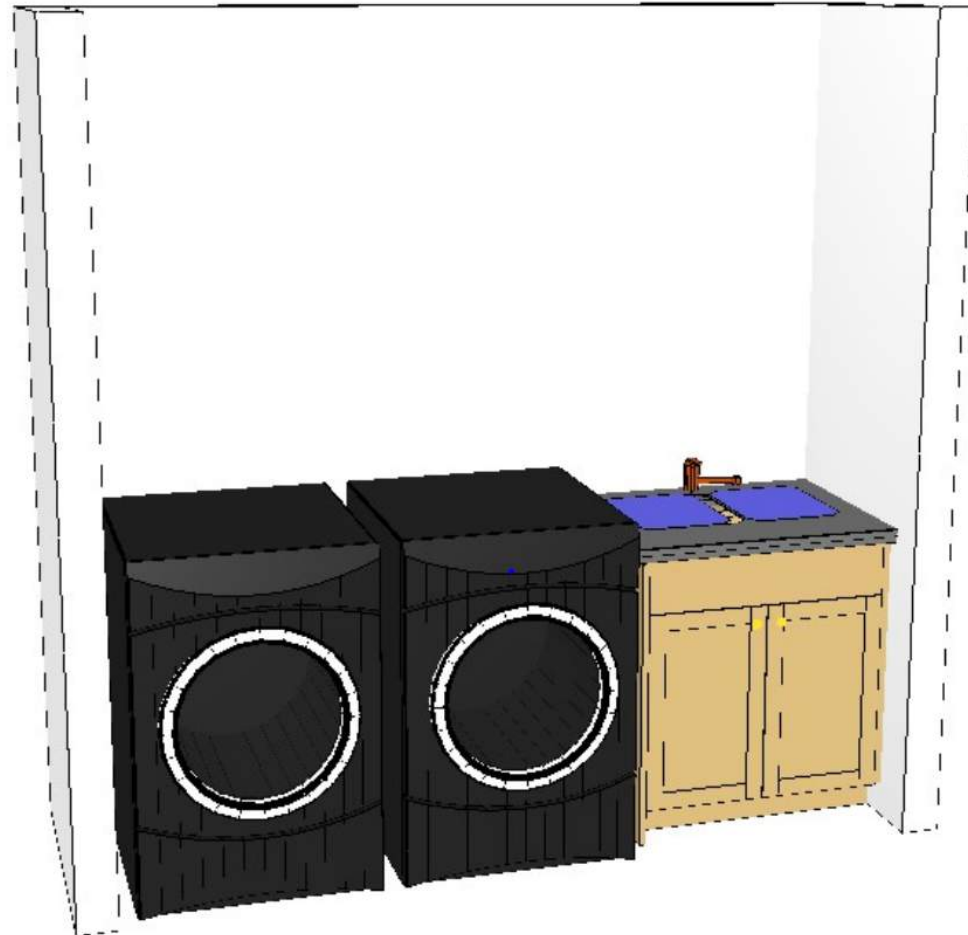

LAUNDRY CABINET PLANS

Visionary Homes Design Online

24" LAUNDRY SINK BASE

30" LAUNDRY SINK BASE

VH 36" LAUNDRY SINK BASE

VH 60 INCH LAUNDRY UPPERS WITH ROD AND SHELF

VH LAUNDRY 60 INCH UPPERS