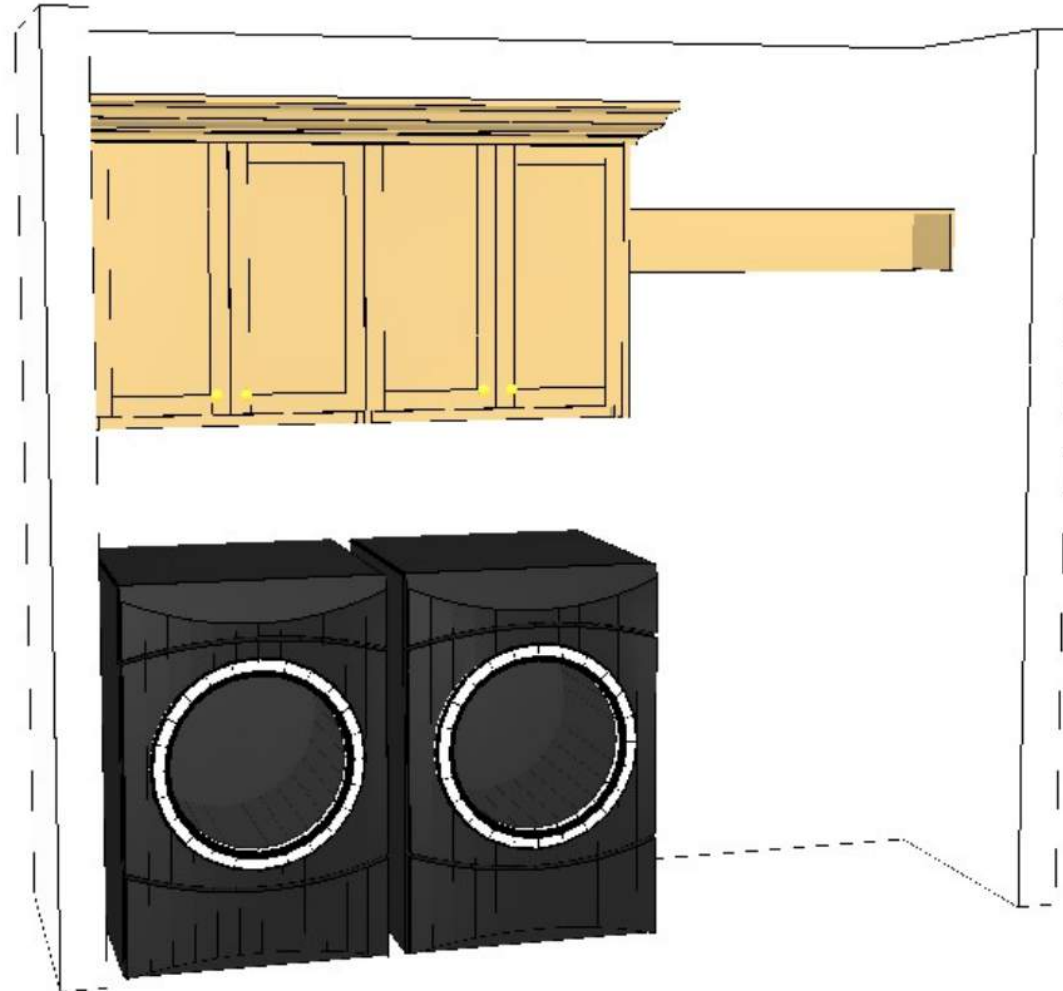

LAUNDRY CABINET PLANS

Visionary Homes Design Online

24" LAUNDRY SINK BASE

30" LAUNDRY SINK BASE

VH 36" LAUNDRY SINK BASE

VH 60 INCH LAUNDRY UPPERS WITH ROD AND SHELF

VH LAUNDRY 60 INCH UPPERS