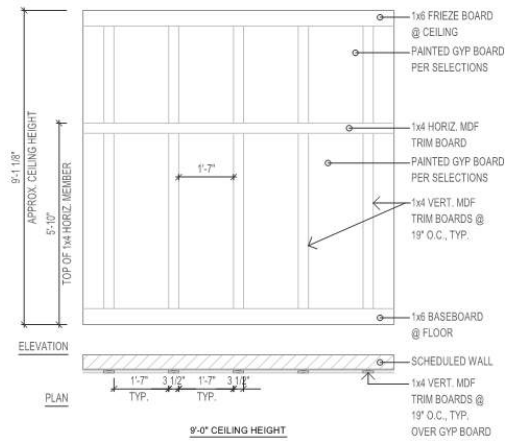

Dahlia Theme Wall Detail

Theme Walls