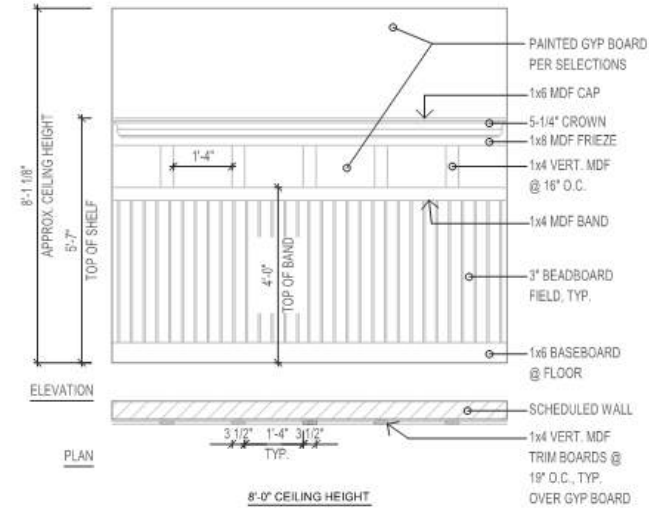

Theme Walls

Clover Theme Wall Detail

Daisy Theme Wall Detail