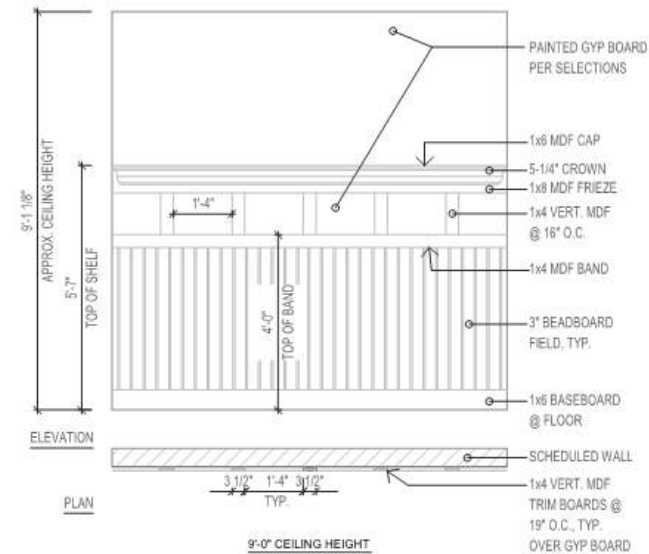

Theme Walls

Daisy Theme Wall Detail