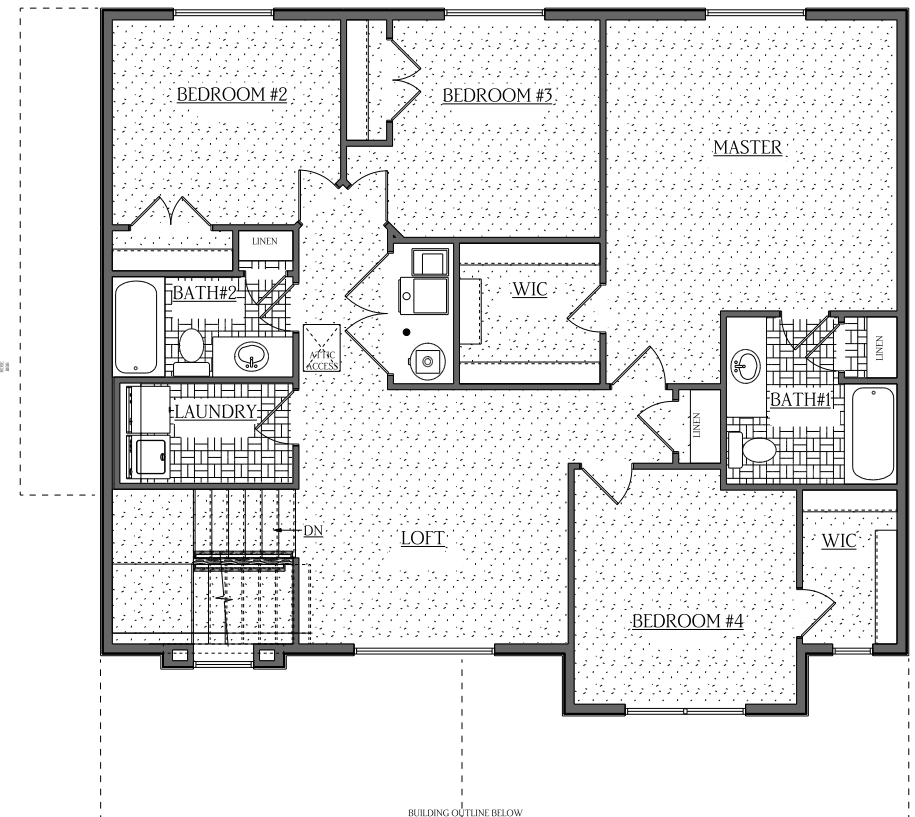

# THE ROSEMARY

# THE ROSEMARY

4-5 BEDS | 2.5 BATHS | 2 CAR GARAGE

TOTAL SQUARE FEET\*: 3,510 (including 1,085 sq. ft. unfinished basement) | Dimensions: 44' x 40'

MAIN LEVEL | 1,085 SQ. FT.

UPPER LEVEL | 1,340 SQ. FT.

\*Plans and square footage are approximate and subject to change.