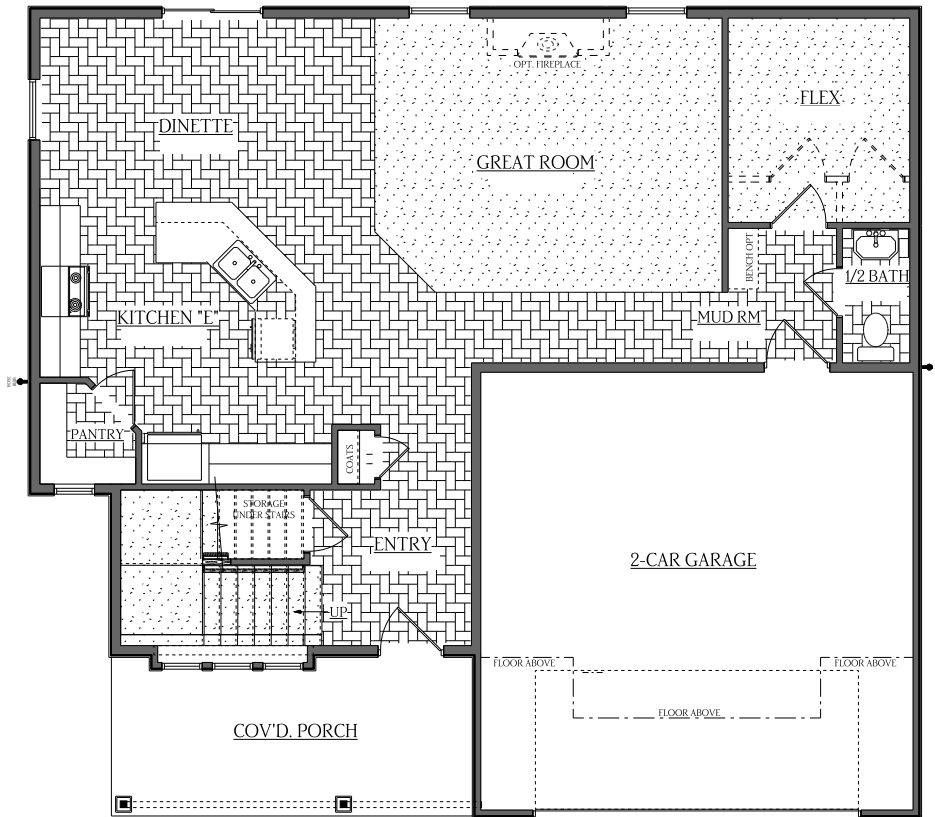

# THE ROSEMARY

# THE ROSEMARY

4-5 BEDS | 2.5 BATHS | 2 CAR GARAGE

TOTAL SQUARE FEET\*: 3,510 (including 1,085 sq. ft. unfinished basement) | Dimensions: 44' x 40'

MAIN LEVEL | 1,085 SQ. FT.

UPPER LEVEL | 1,340 SQ. FT.

\*Plans and square footage are approximate and subject to change.