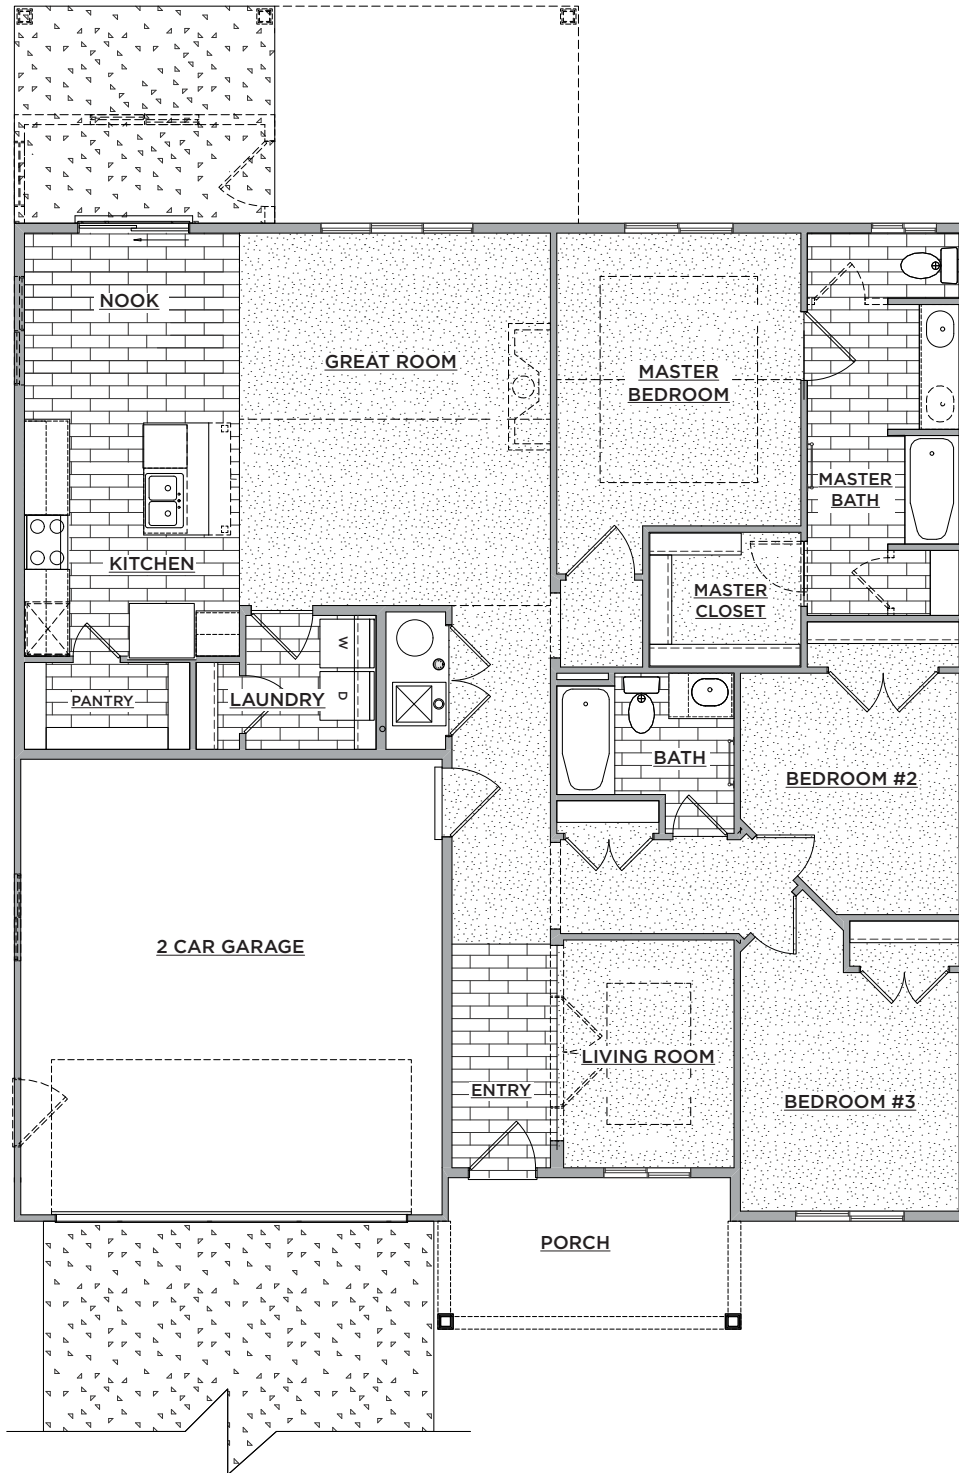

THE LYNDHURST

Options shown in rendering may not be included in base price.

FARMHOUSE

PRAIRIE

CRAFTSMAN

THE LYNDHURST

3 BEDS | 2 BATHS | 2 CAR GARAGE

TOTAL SQUARE FEET*: 1,578

**Plans and square footage are approximate and subject to change.*