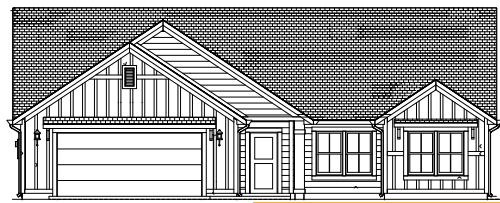

DESERT TERRITORIAL

3 BEDROOMS | 2.5 BATHS | 2-3 CAR GARAGE
1,892 FINISHED SQ. FT.

DESERT CRAFTSMAN

DESERT COTTAGE

SPANISH MISSION

DESERT MODERN

**Visionary Homes reserves the right to change specifications without notice.
Approximate sq. footage and options shown in plan may not be included in base price.*

SCAN FOR MORE INFO
435.228.4702
visionaryhomes.com

MAIN LEVEL

1,892 SQ. FT.