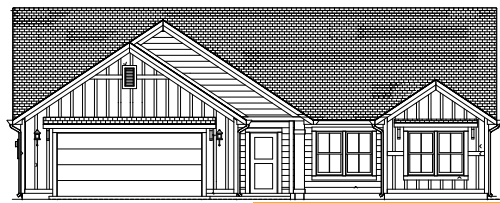

DESERT TERRITORIAL

3 BEDROOMS | 2 BATHS | 2-3 CAR GARAGE
1,892 FINISHED SQ. FT.

DESERT CRAFTSMAN

DESERT COTTAGE

SPANISH MISSION

DESERT MODERN

**Visionary Homes reserves the right to change specifications without notice.
Approximate sq. footage and options shown in plan may not be included in base price.*

SCAN FOR MORE INFO
435.228.4702
visionaryhomes.com

MAIN LEVEL

1,892 SQ. FT.