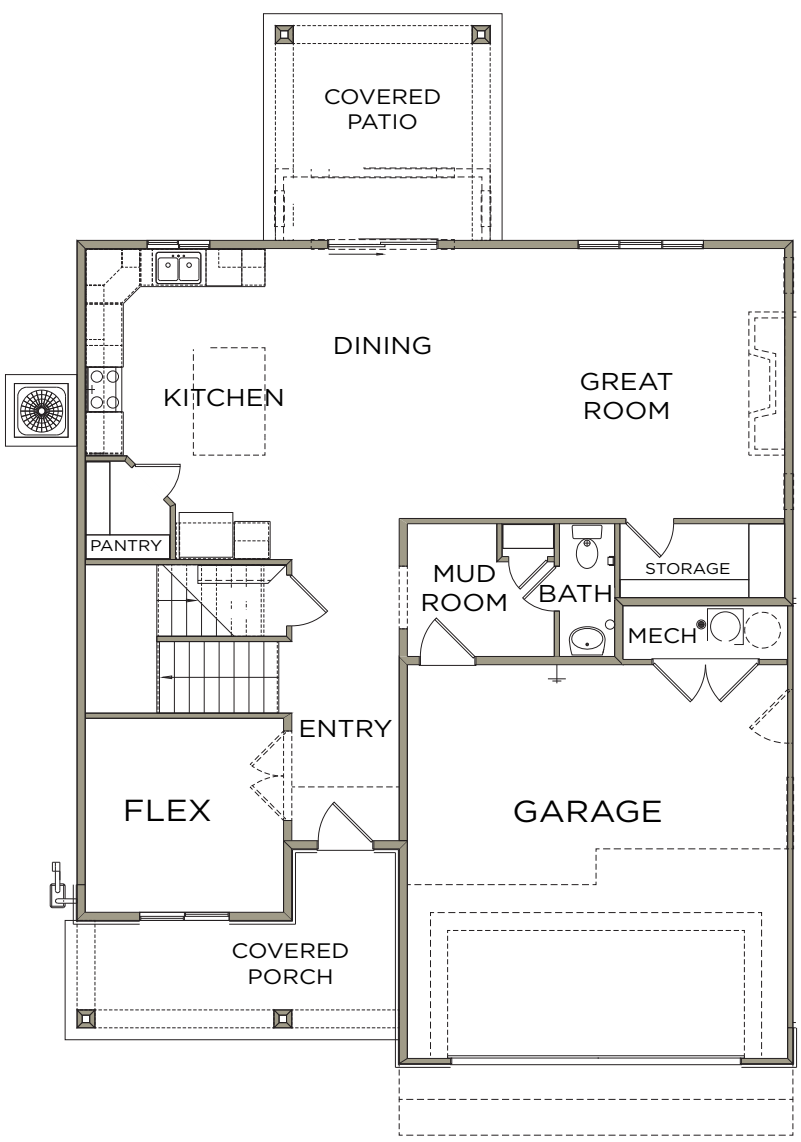

DESERT TERRITORIAL

4-5 BEDROOMS | 2.5 BATHS | 2-3 CAR GARAGE
2,535 FINISHED SQ. FT.

DESERT CRAFTSMAN

DESERT COTTAGE

SPANISH MISSION

DESERT MODERN

**Visionary Homes reserves the right to change specifications without notice.
Approximate sq. footage and options shown in plan may not be included in base price.*

SCAN FOR MORE INFO
435.228.4702
visionaryhomes.com

MAIN LEVEL

1,111 SQ. FT.

UPPER LEVEL

1,424 SQ. FT.