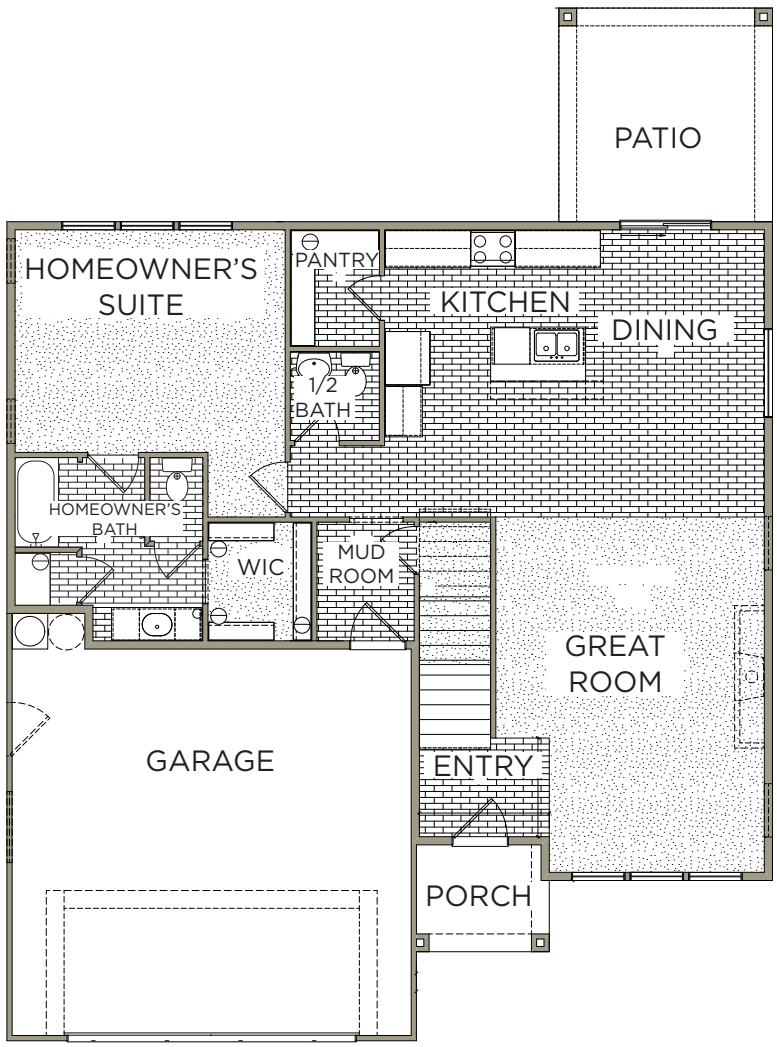

DESERT TERRITORIAL

4-5 BEDROOMS | 2.5 BATHS | 2-3 CAR GARAGE  
2,251 FINISHED SQ. FT.

DESERT CRAFTSMAN

DESERT COTTAGE

SPANISH MISSION

DESERT MODERN

# MAIN LEVEL

1,273 SQ. FT.

# UPPER LEVEL

978 SQ. FT.