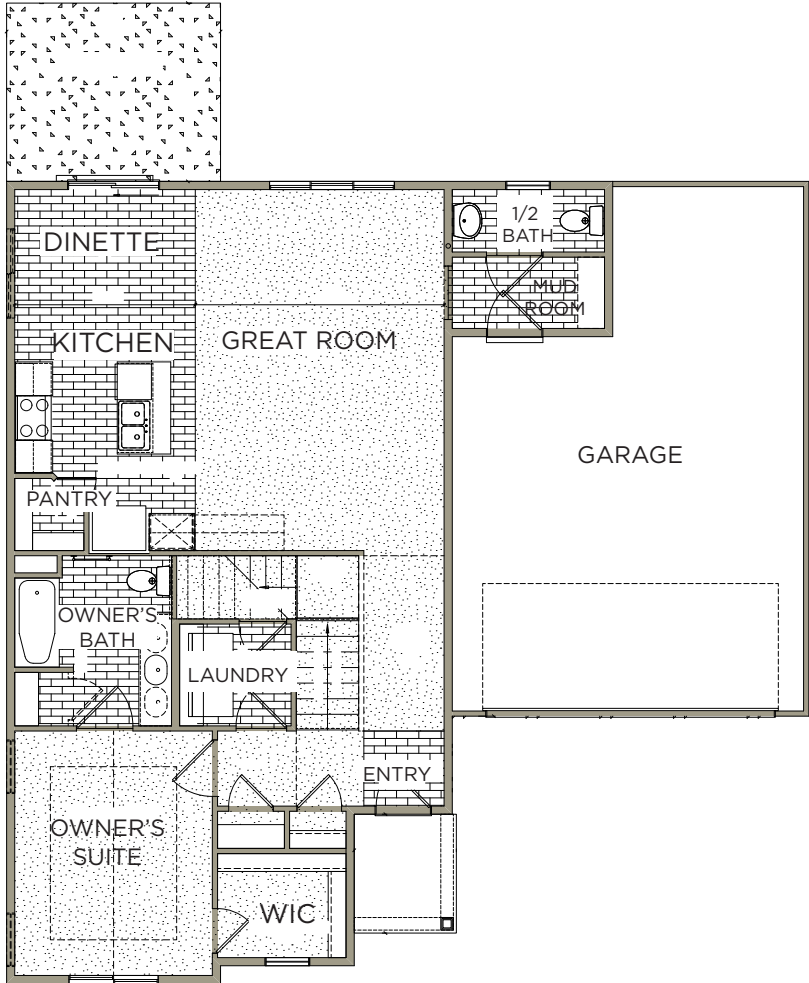

TRADITIONAL

3 BEDROOMS | 2.5-3.5 BATHS | 2-3 CAR GARAGE  
1,975 FINISHED SQ. FT.

FARMHOUSE

PRAIRIE

# MAIN LEVEL

1,144 SQ. FT.

# UPPER LEVEL

831 SQ. FT.