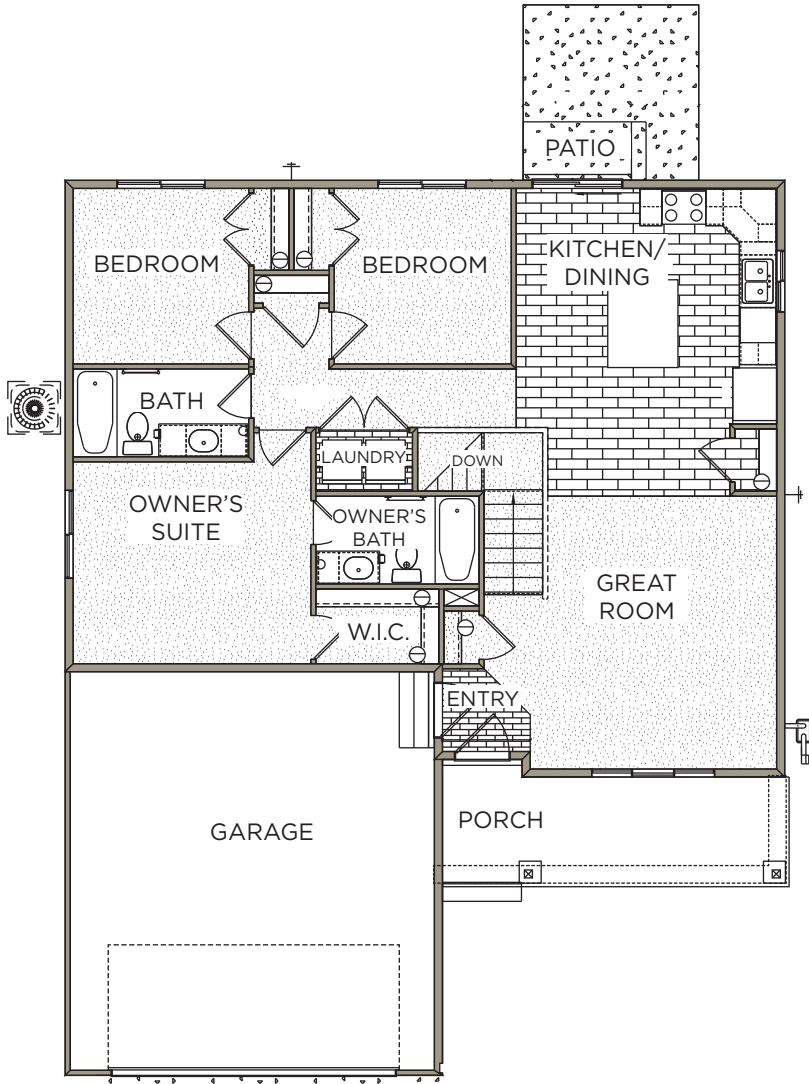

THE HILLDALE

801.900.6934

Lexington Greens at
Overlake

TRADITIONAL

3-6 BEDROOMS | 2-3 BATHS | 2-3 CAR GARAGE
1,263-2,431 FINISHED SQ. FT.

FARMHOUSE

CRAFTSMAN

**Visionary Homes reserves the right to change specifications without notice.
Approximate sq. footage and options shown in plan may not be included in base price.*

SCAN FOR MORE INFO
801.900.6934
visionaryhomes.com

MAIN LEVEL

1,263 SQ. FT.

BASEMENT

1,169 SQ. FT.