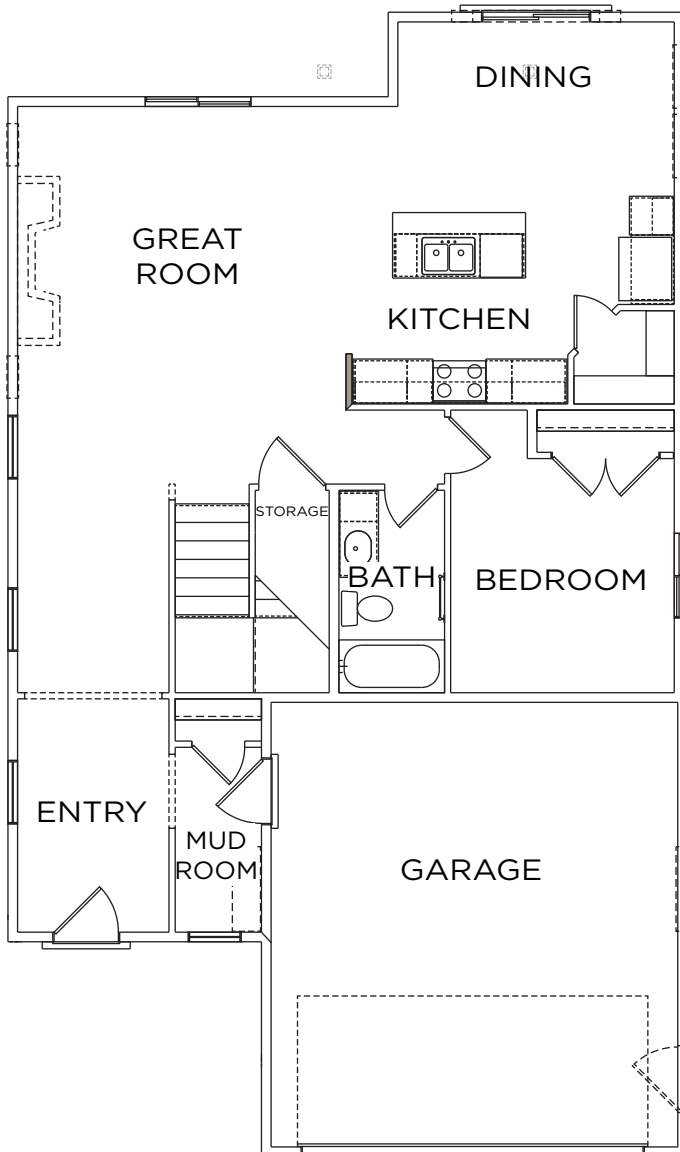

# THE CACHE

435.253.7458

VINEYARD

TRADITIONAL

4-7 BEDROOMS | 3-4 BATHS | 2-3 CAR GARAGE  
2,477-3,494 FINISHED SQ. FT.

FARMHOUSE

CRAFTSMAN

*\*Visionary Homes reserves the right to change specifications without notice.  
Approximate sq. footage and options shown in plan may not be included in base price.*

## MAIN LEVEL

1,115 SQ. FT.

## UPPER LEVEL

1,362 SQ. FT.