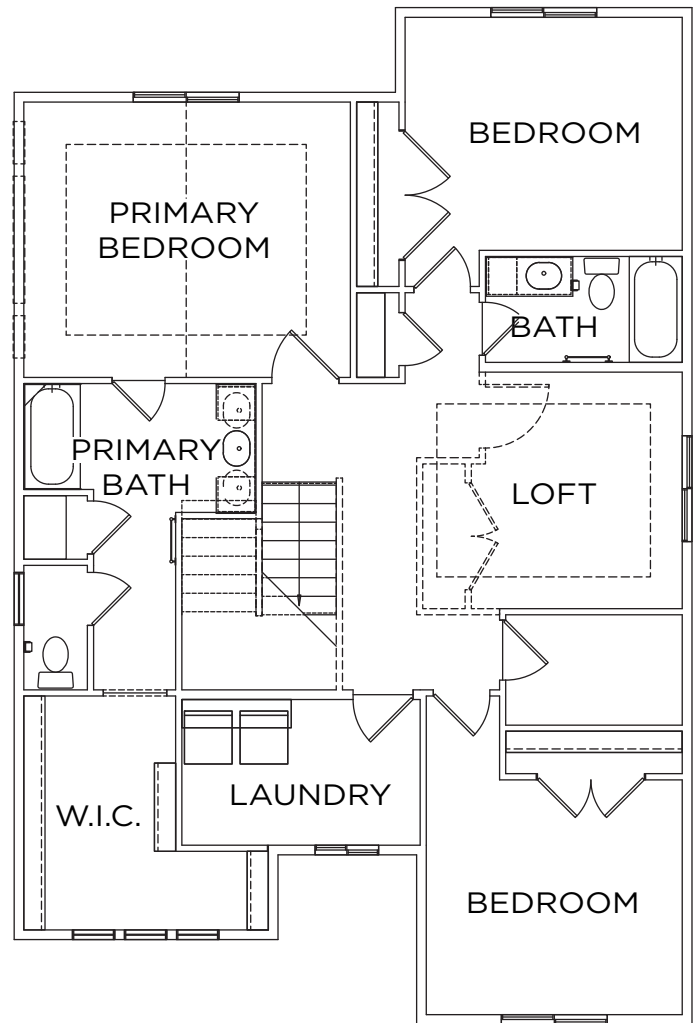

# THE CACHE

435.253.7458

VINEYARD

TRADITIONAL

4-7 BEDROOMS | 3-4 BATHS | 2-3 CAR GARAGE  
2,477-3,494 FINISHED SQ. FT.

FARMHOUSE

CRAFTSMAN

*\*Visionary Homes reserves the right to change specifications without notice.  
Approximate sq. footage and options shown in plan may not be included in base price.*

## MAIN LEVEL

1,115 SQ. FT.

## UPPER LEVEL

1,362 SQ. FT.